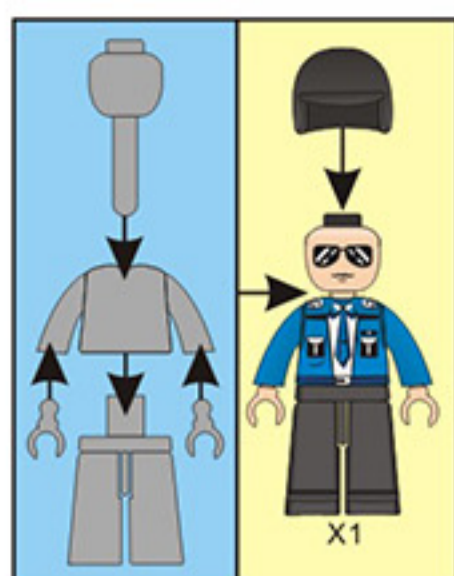

45 PCS 6+ M38 - B0116

WARNING:
CHOKING HAZARD - Small parts.
Not for children under 3 years.