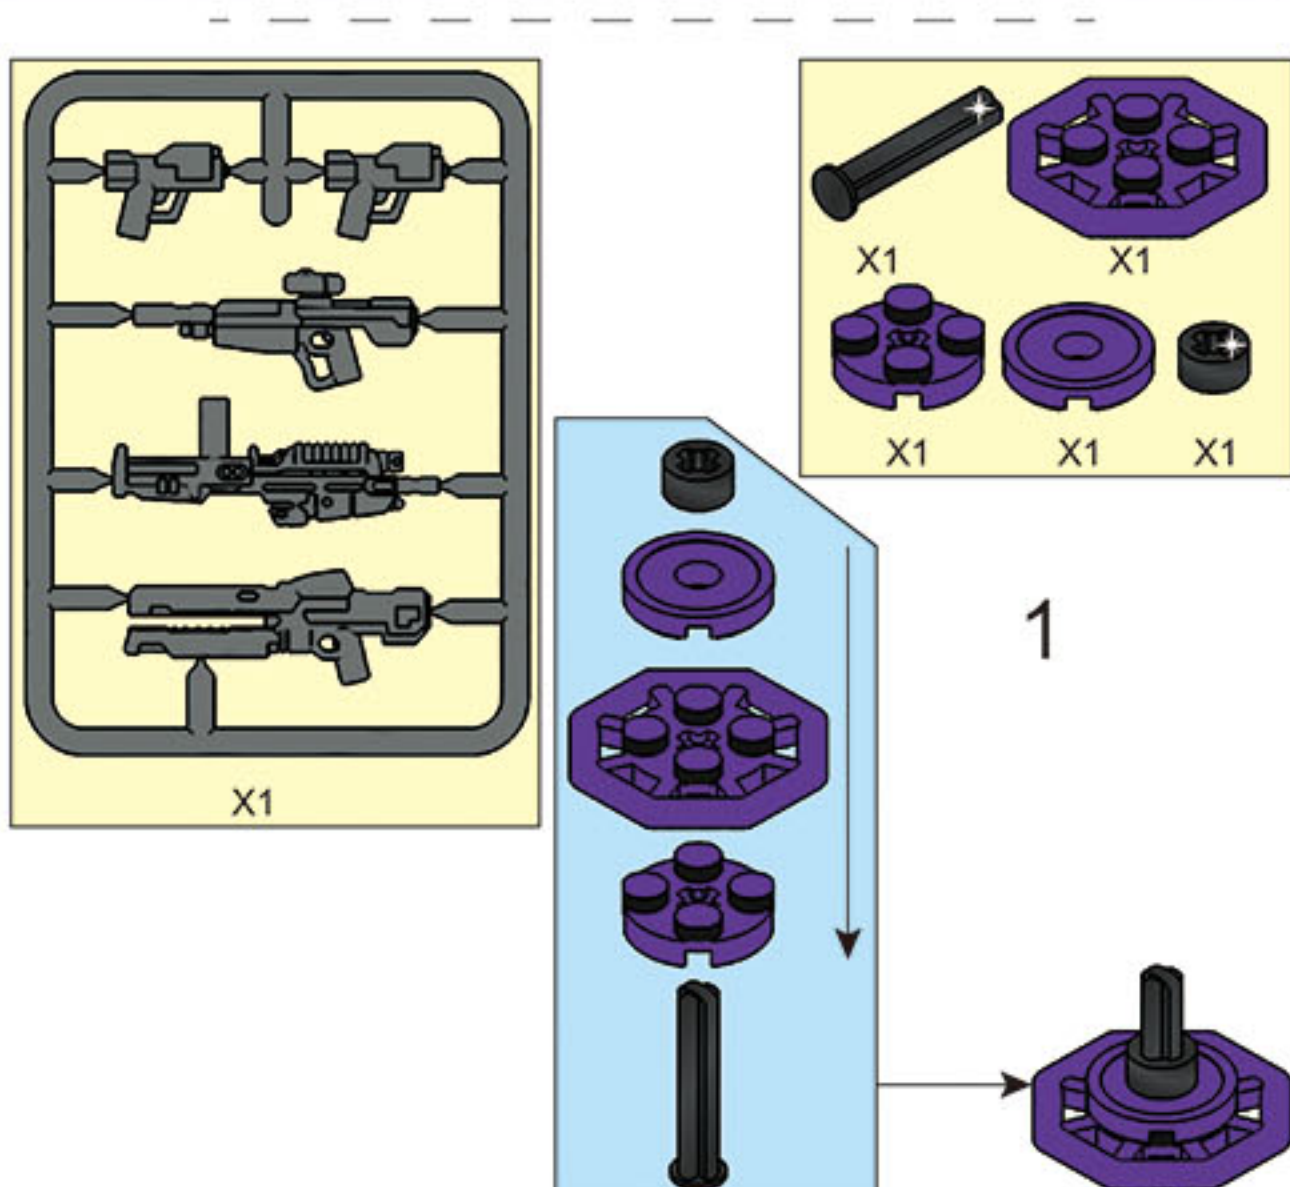

118 PCS M38 - B0908

COLOUR

Black	Black
Black	Black
Orange	Orange
Orange	Orange
Light Grey	Light Grey
Red	Red
Purple	Purple
Black	Black
Black	Black
Light Blue	Light Blue
Light Blue	Light Blue
Red	Red
Orange	Orange

**WARNING:**  
CHOKING HAZARD - Small parts.  
Not for children under 3 years.