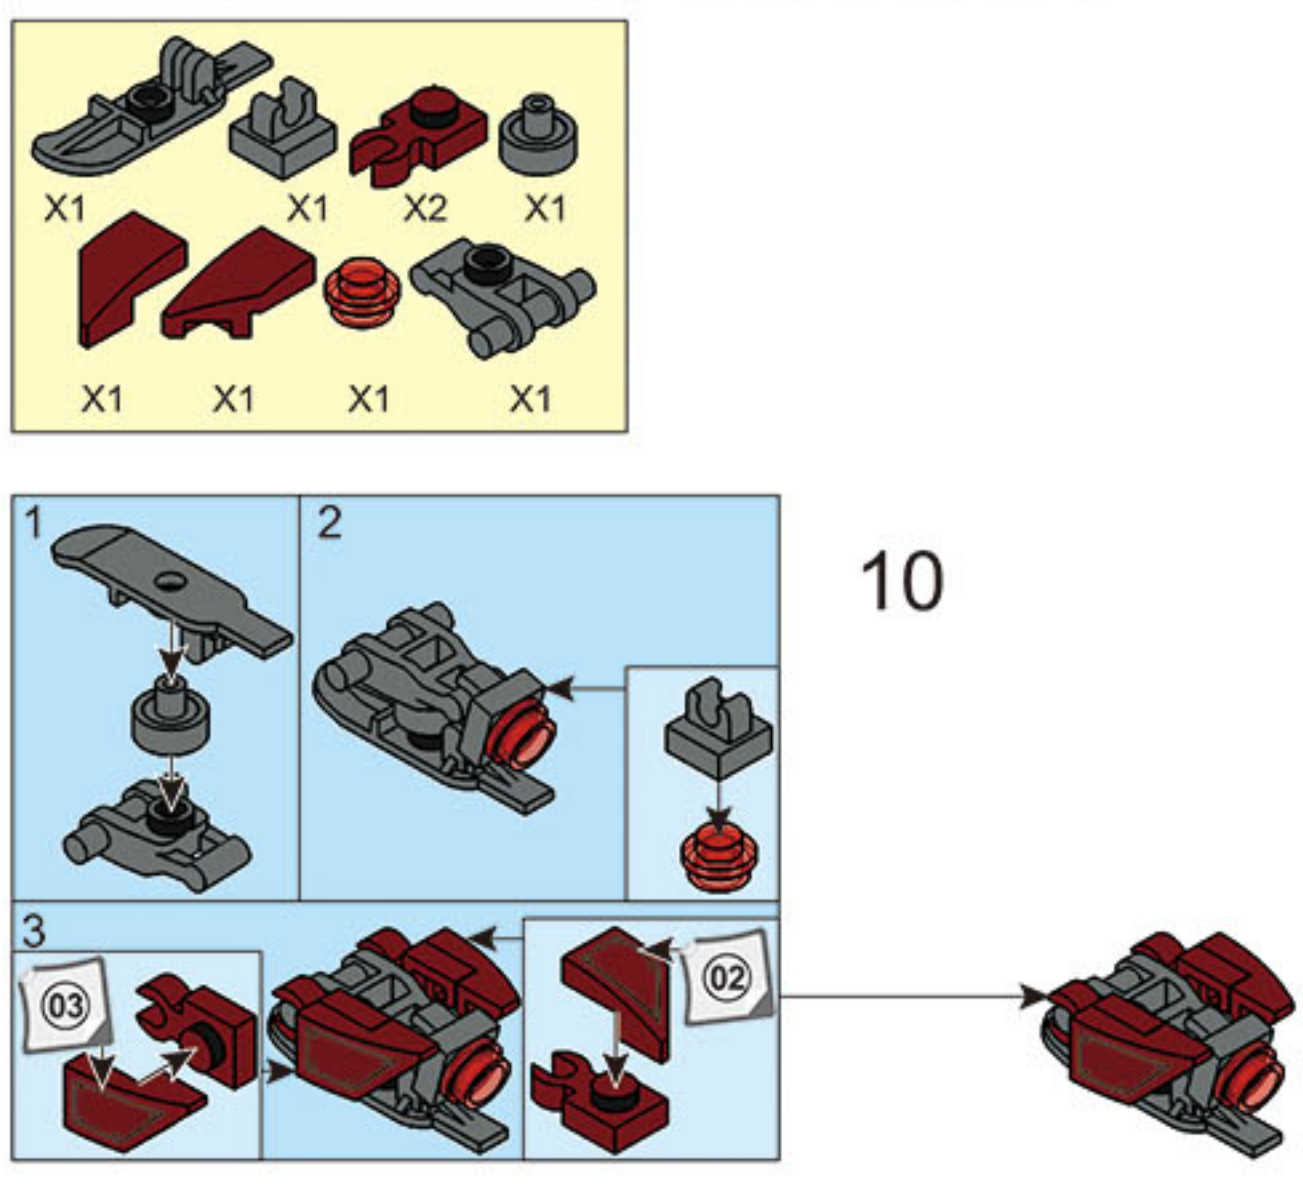

118 PCS M38 - B0908

COLOUR

Black	Black
Black	Black
Orange	Orange
Orange	Orange
Light Grey	Light Grey
Red	Red
Purple	Purple
Black	Black
Black	Black
Light Blue	Light Blue
Light Blue	Light Blue
Red	Red
Orange	Orange

**WARNING:**  
CHOKING HAZARD - Small parts.  
Not for children under 3 years.