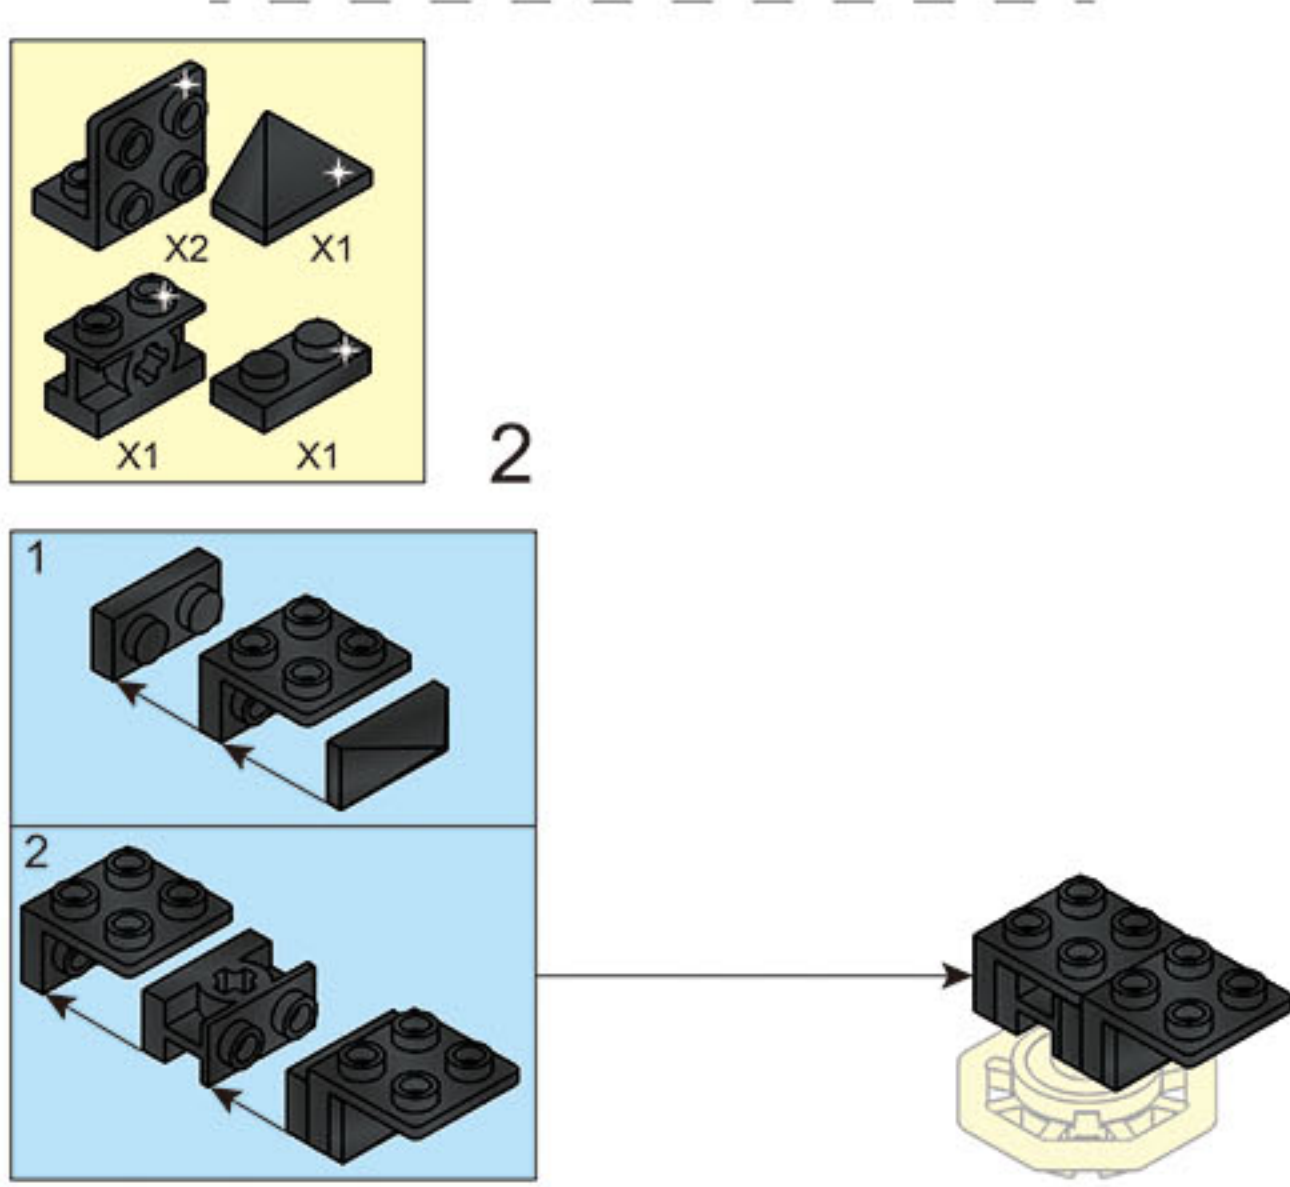

118 PCS M38 - B0908

COLOUR

Black	Black
Black	Black
Orange	Orange
Orange	Orange
Light Grey	Light Grey
Red	Red
Purple	Purple
Black	Black
Black	Black
Light Blue	Light Blue
Light Blue	Light Blue
Red	Red
Orange	Orange

**WARNING:**  
CHOKING HAZARD - Small parts.  
Not for children under 3 years.