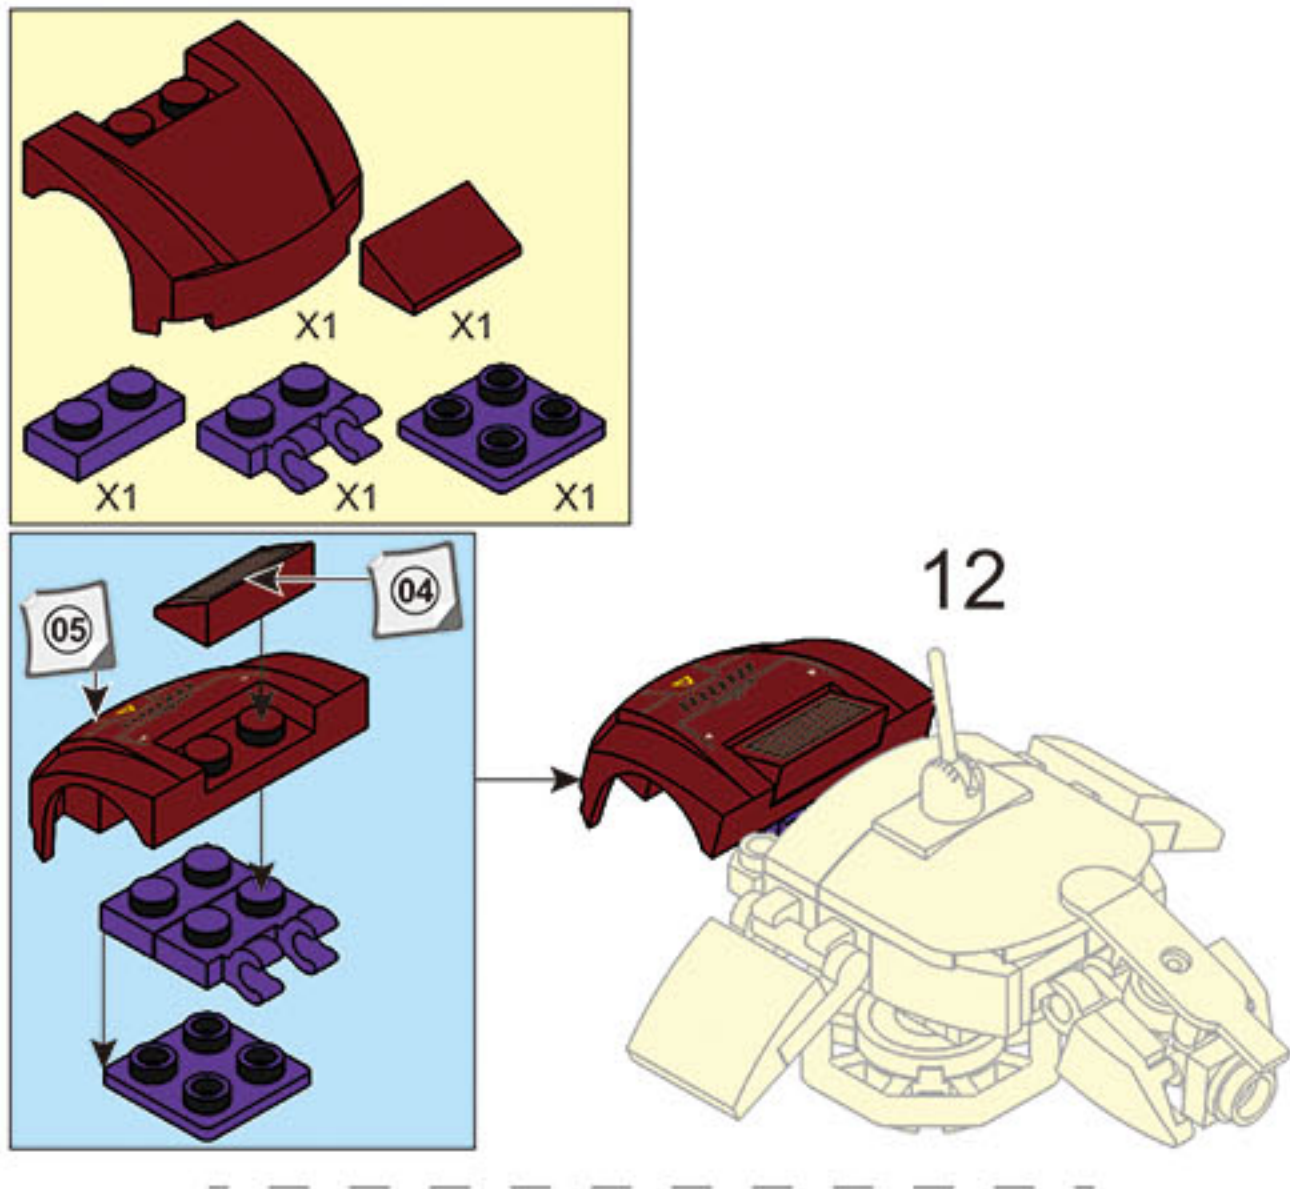

118 PCS M38 - B0908

COLOUR

Black	Black
Black	Black
Orange	Orange
Orange	Orange
Light Grey	Light Grey
Red	Red
Purple	Purple
Black	Black
Black	Black
Light Blue	Light Blue
Light Blue	Light Blue
Red	Red
Orange	Orange

**WARNING:**  
CHOKING HAZARD - Small parts.  
Not for children under 3 years.