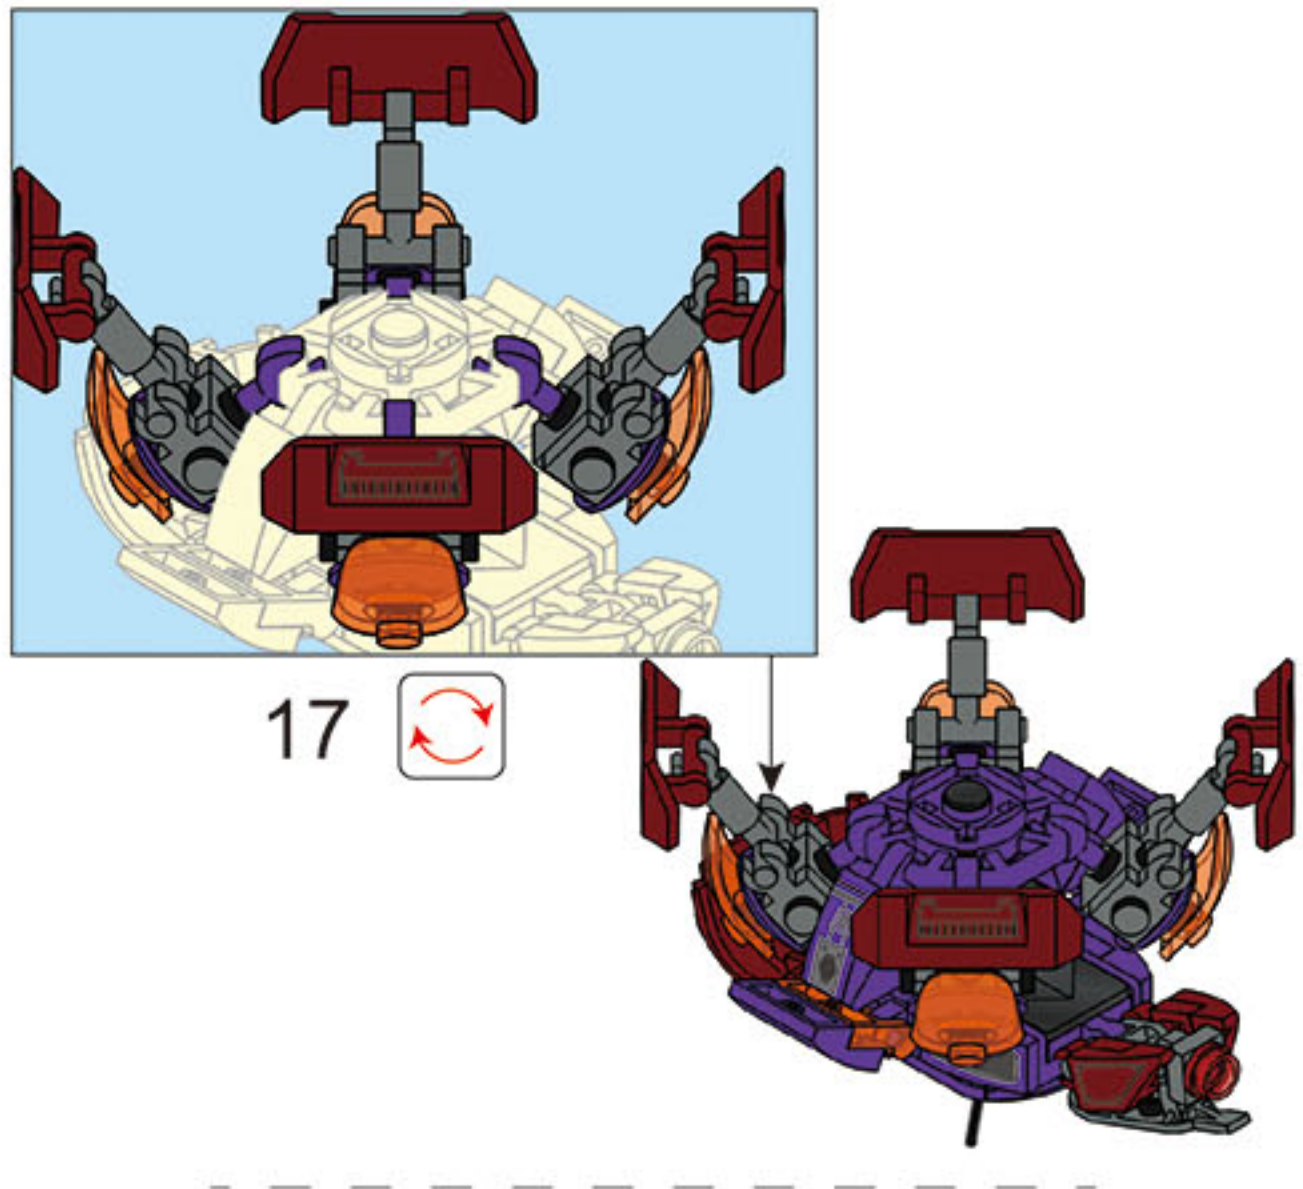

118 PCS M38 - B0908

COLOUR

Black	Black
Black	Black
Orange	Orange
Orange	Orange
Light Grey	Light Grey
Red	Red
Purple	Purple
Black	Black
Black	Black
Light Blue	Light Blue
Light Blue	Light Blue
Red	Red
Orange	Orange

**WARNING:**  
CHOKING HAZARD - Small parts.  
Not for children under 3 years.