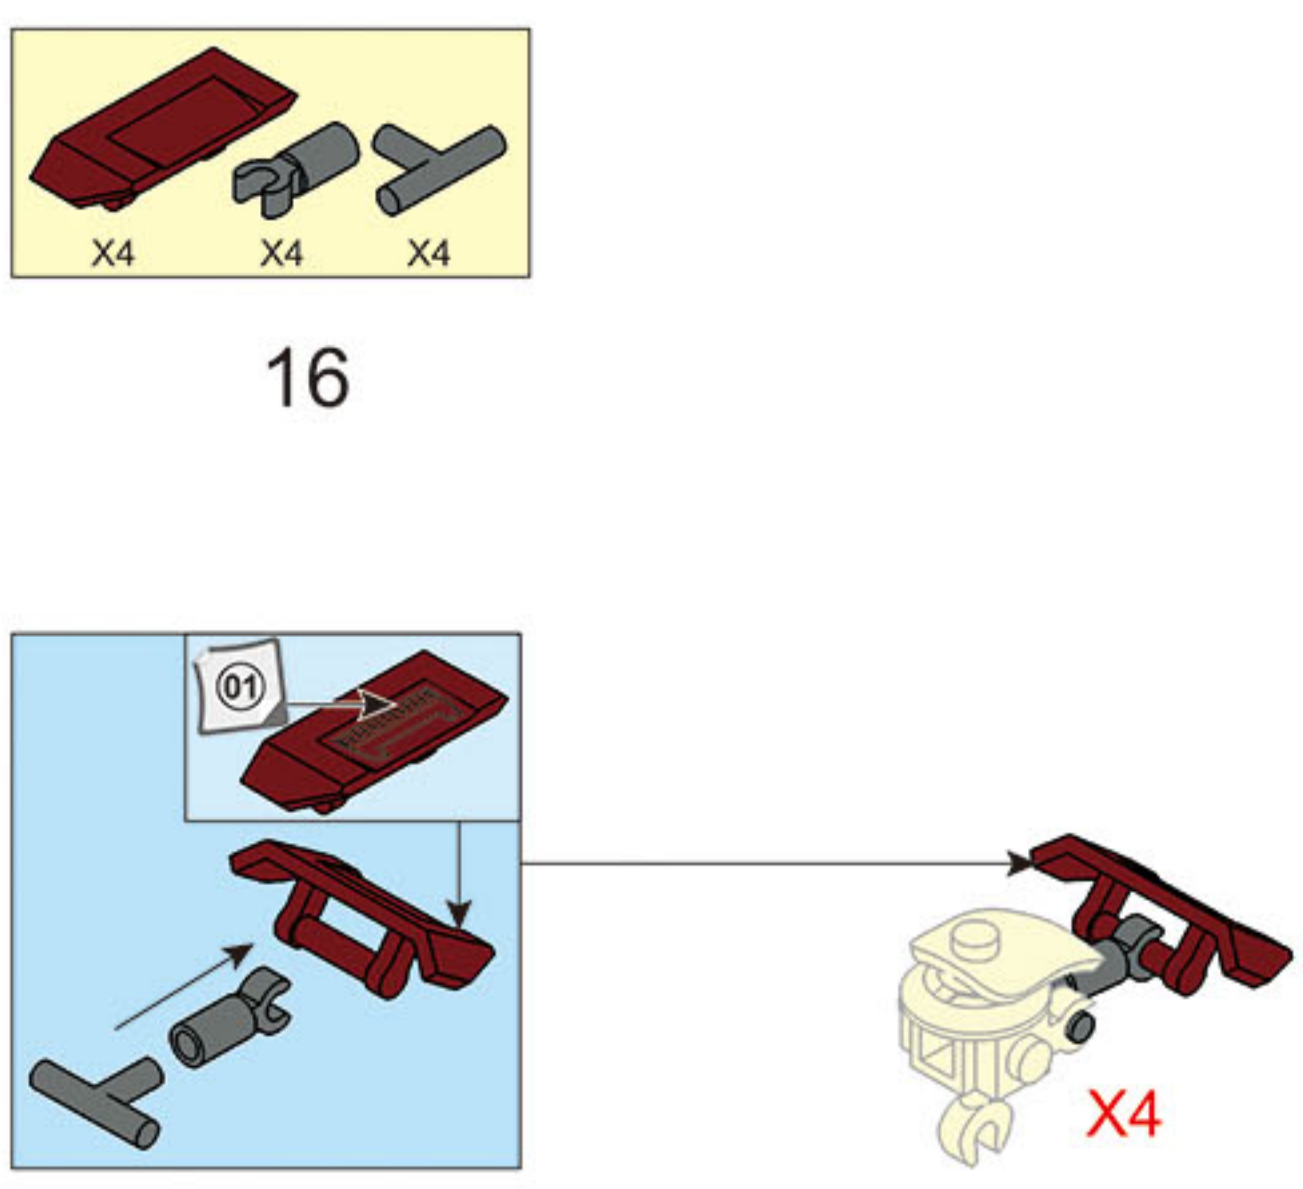

118 PCS M38 - B0908

COLOUR

Black	Black
Black	Black
Orange	Orange
Orange	Orange
Light Grey	Light Grey
Red	Red
Purple	Purple
Black	Black
Black	Black
Light Blue	Light Blue
Light Blue	Light Blue
Red	Red
Orange	Orange

**WARNING:**  
CHOKING HAZARD - Small parts.  
Not for children under 3 years.