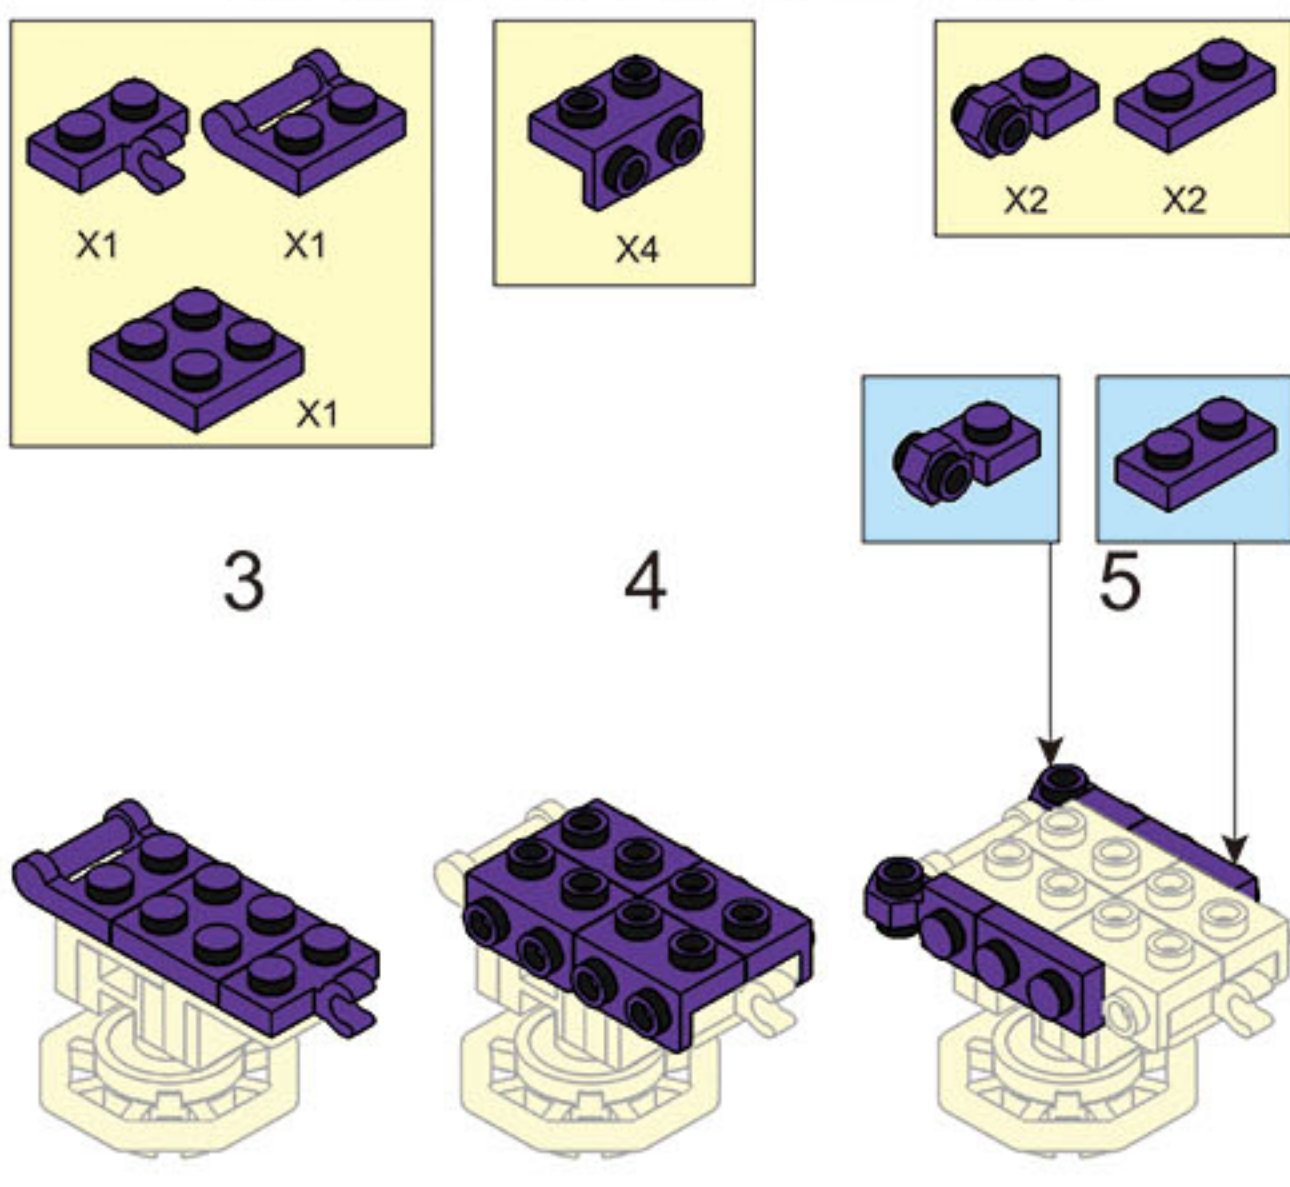

118 PCS M38 - B0908

COLOUR

Black	Black
Black	Black
Orange	Orange
Orange	Orange
Light Grey	Light Grey
Red	Red
Purple	Purple
Black	Black
Black	Black
Light Blue	Light Blue
Light Blue	Light Blue
Red	Red
Orange	Orange

**WARNING:**  
CHOKING HAZARD - Small parts.  
Not for children under 3 years.