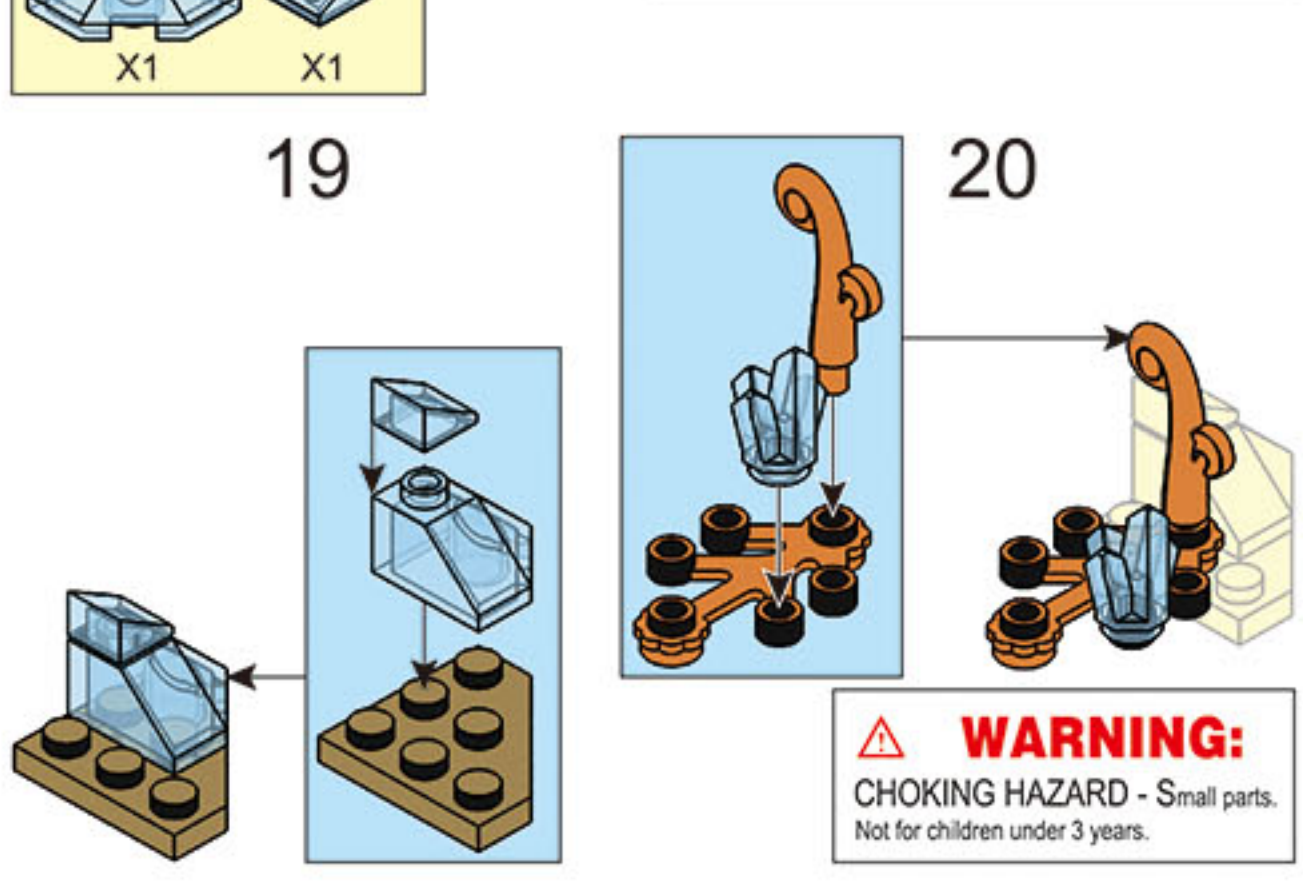

118 PCS M38 - B0908

COLOUR

Black	Black
Black	Black
Orange	Orange
Orange	Orange
Light Grey	Light Grey
Red	Red
Purple	Purple
Black	Black
Black	Black
Light Blue	Light Blue
Light Blue	Light Blue
Red	Red
Orange	Orange

**WARNING:**  
CHOKING HAZARD - Small parts.  
Not for children under 3 years.