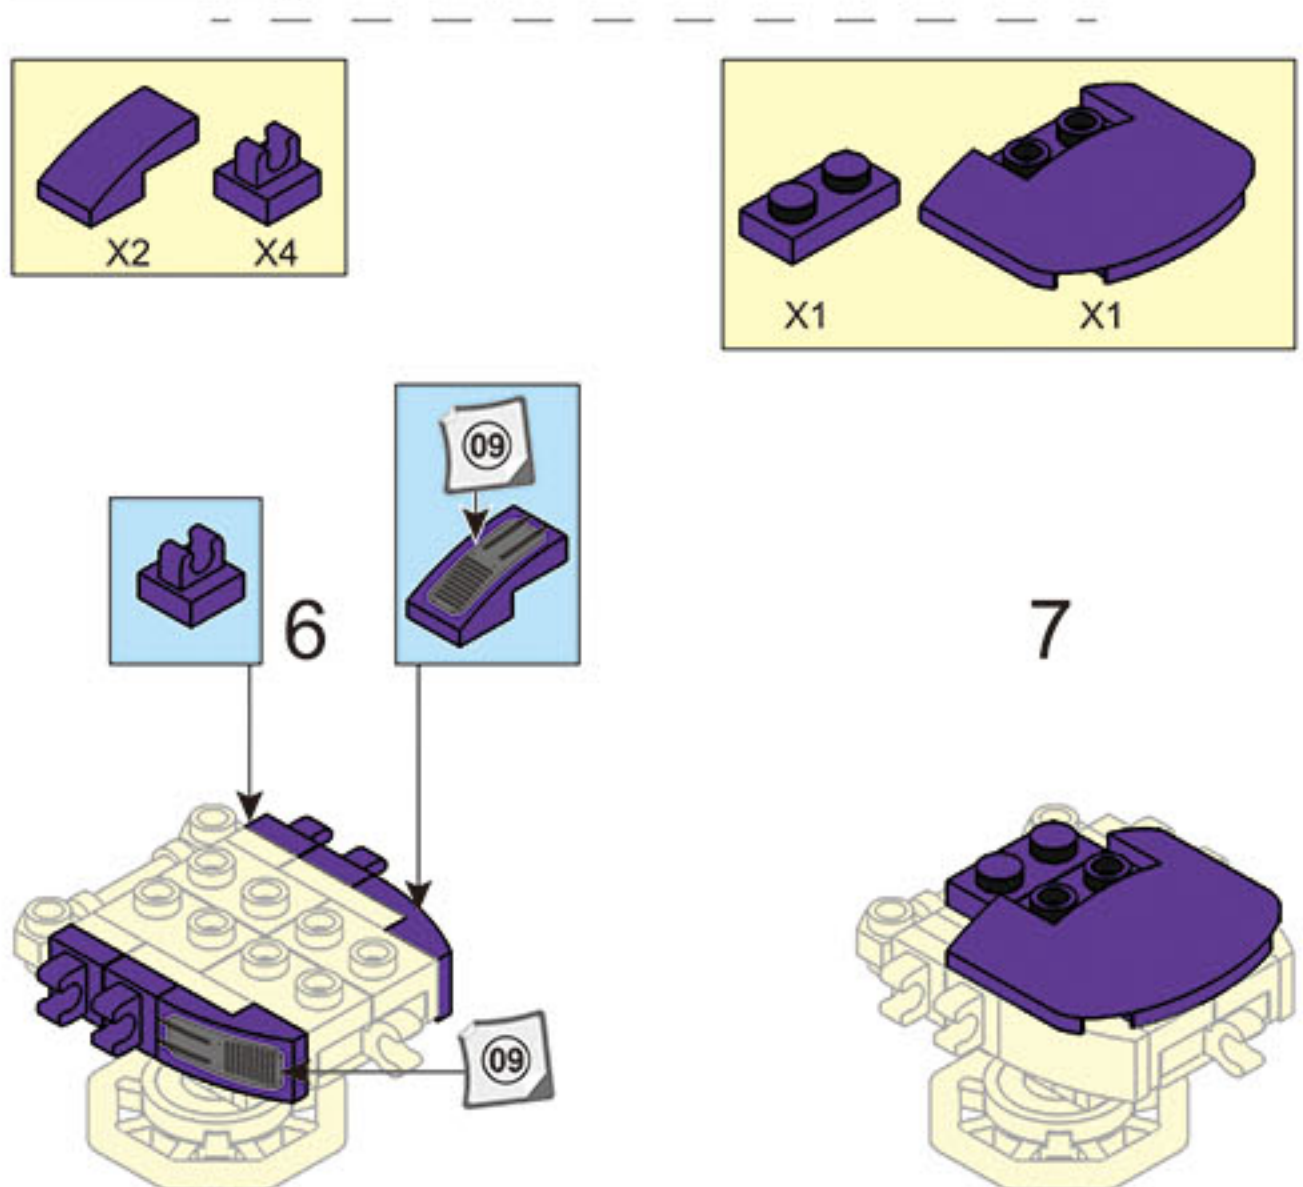

118 PCS M38 - B0908

COLOUR

Black	Black
Black	Black
Orange	Orange
Orange	Orange
Light Grey	Light Grey
Red	Red
Purple	Purple
Black	Black
Black	Black
Light Blue	Light Blue
Light Blue	Light Blue
Red	Red
Orange	Orange

**WARNING:**  
CHOKING HAZARD - Small parts.  
Not for children under 3 years.