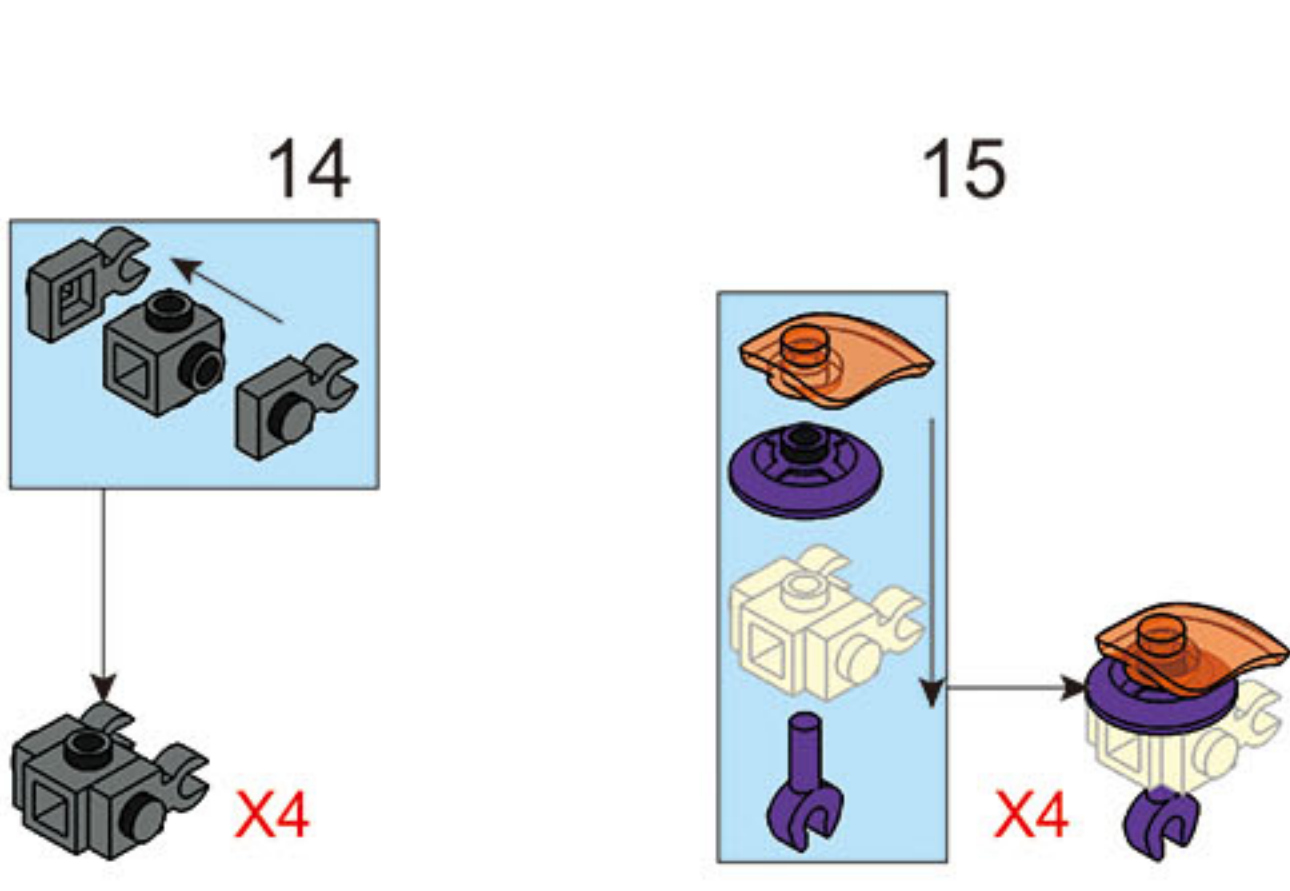

118 PCS M38 - B0908

COLOUR

Black	Black
Black	Black
Orange	Orange
Orange	Orange
Light Grey	Light Grey
Red	Red
Purple	Purple
Black	Black
Black	Black
Light Blue	Light Blue
Light Blue	Light Blue
Red	Red
Orange	Orange

**WARNING:**  
CHOKING HAZARD - Small parts.  
Not for children under 3 years.