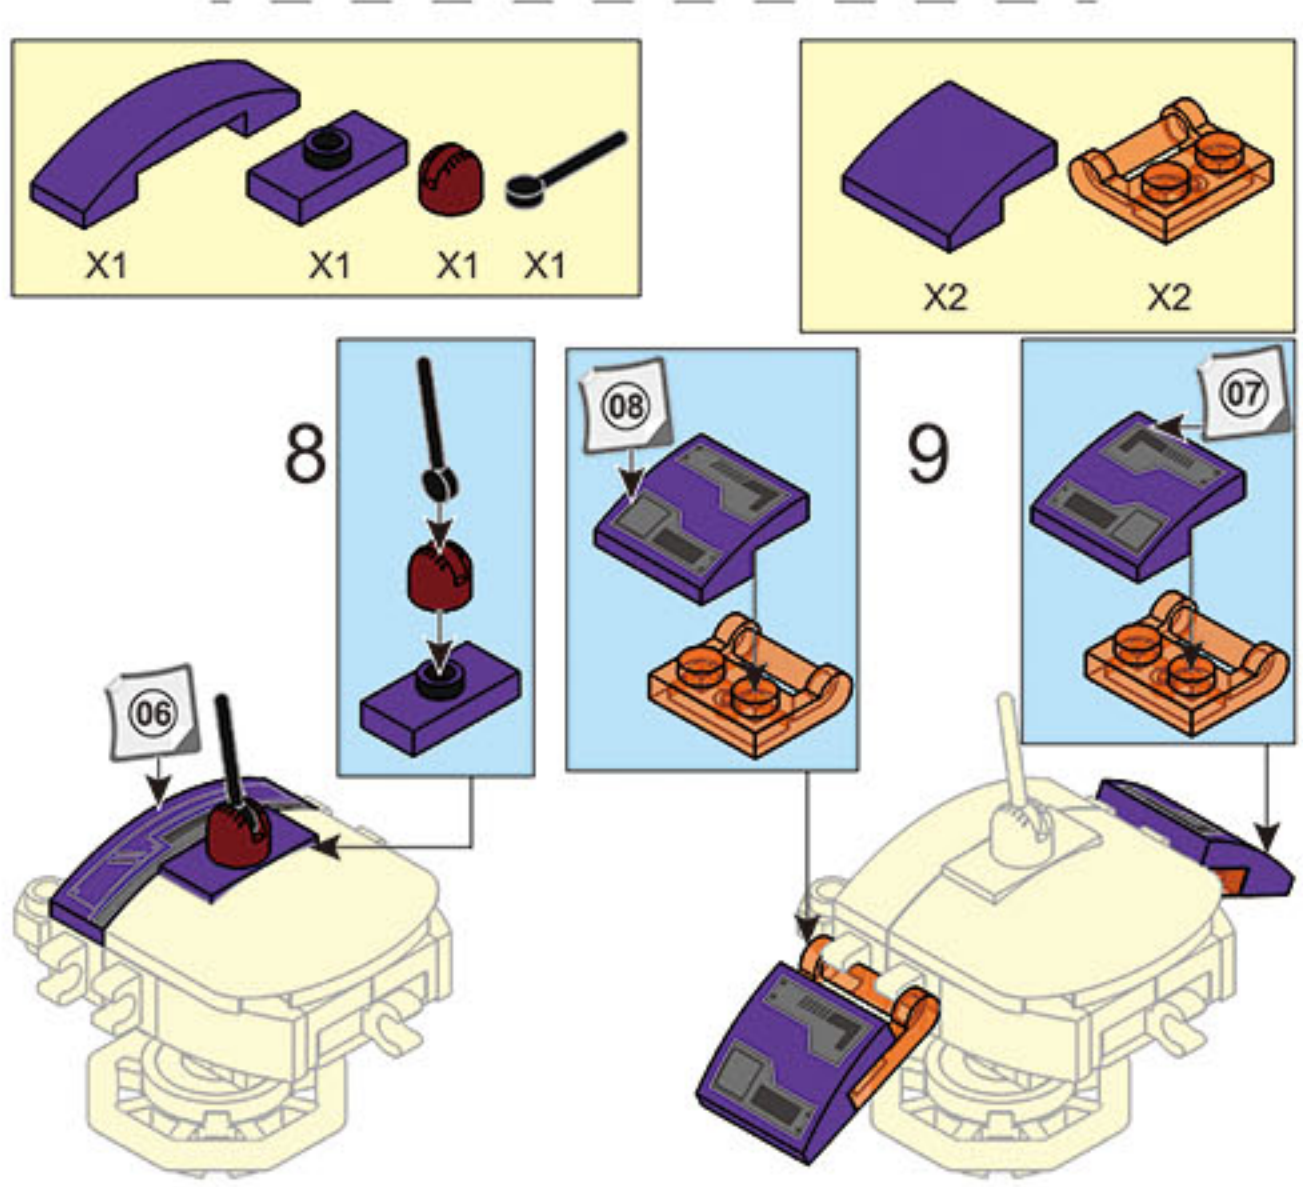

118 PCS M38 - B0908

COLOUR

Black	Black
Black	Black
Orange	Orange
Orange	Orange
Light Grey	Light Grey
Red	Red
Purple	Purple
Black	Black
Black	Black
Light Blue	Light Blue
Light Blue	Light Blue
Red	Red
Orange	Orange

**WARNING:**  
CHOKING HAZARD - Small parts.  
Not for children under 3 years.