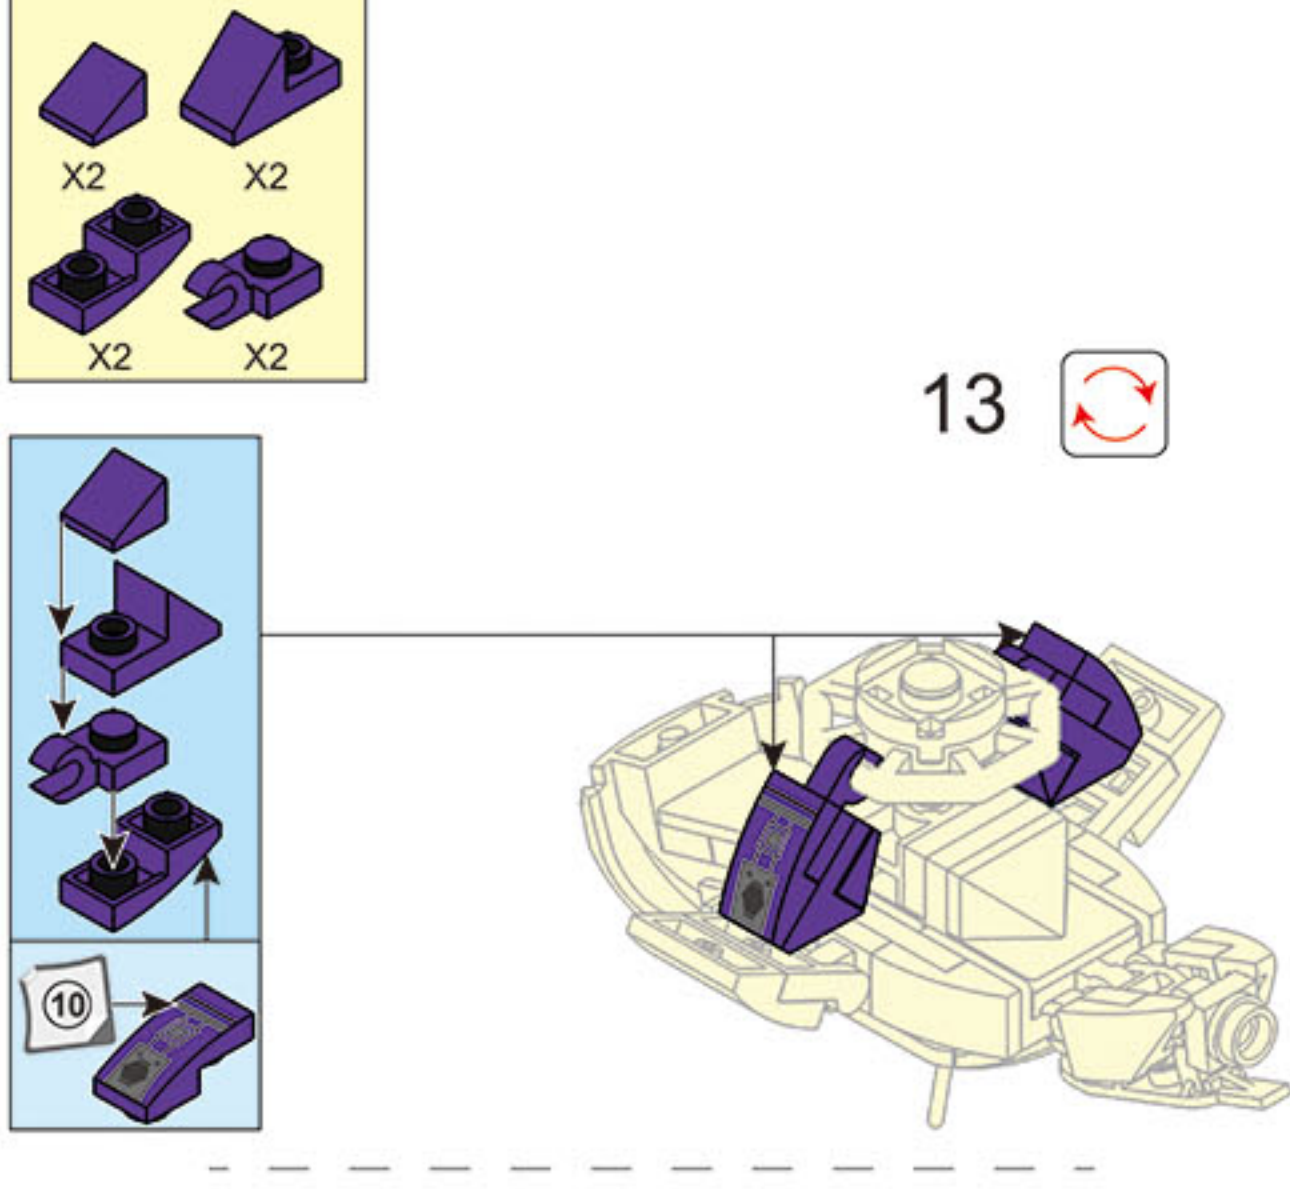

118 PCS M38 - B0908

COLOUR

Black	Black
Black	Black
Orange	Orange
Orange	Orange
Light Grey	Light Grey
Red	Red
Purple	Purple
Black	Black
Black	Black
Light Blue	Light Blue
Light Blue	Light Blue
Red	Red
Orange	Orange

**WARNING:**  
CHOKING HAZARD - Small parts.  
Not for children under 3 years.