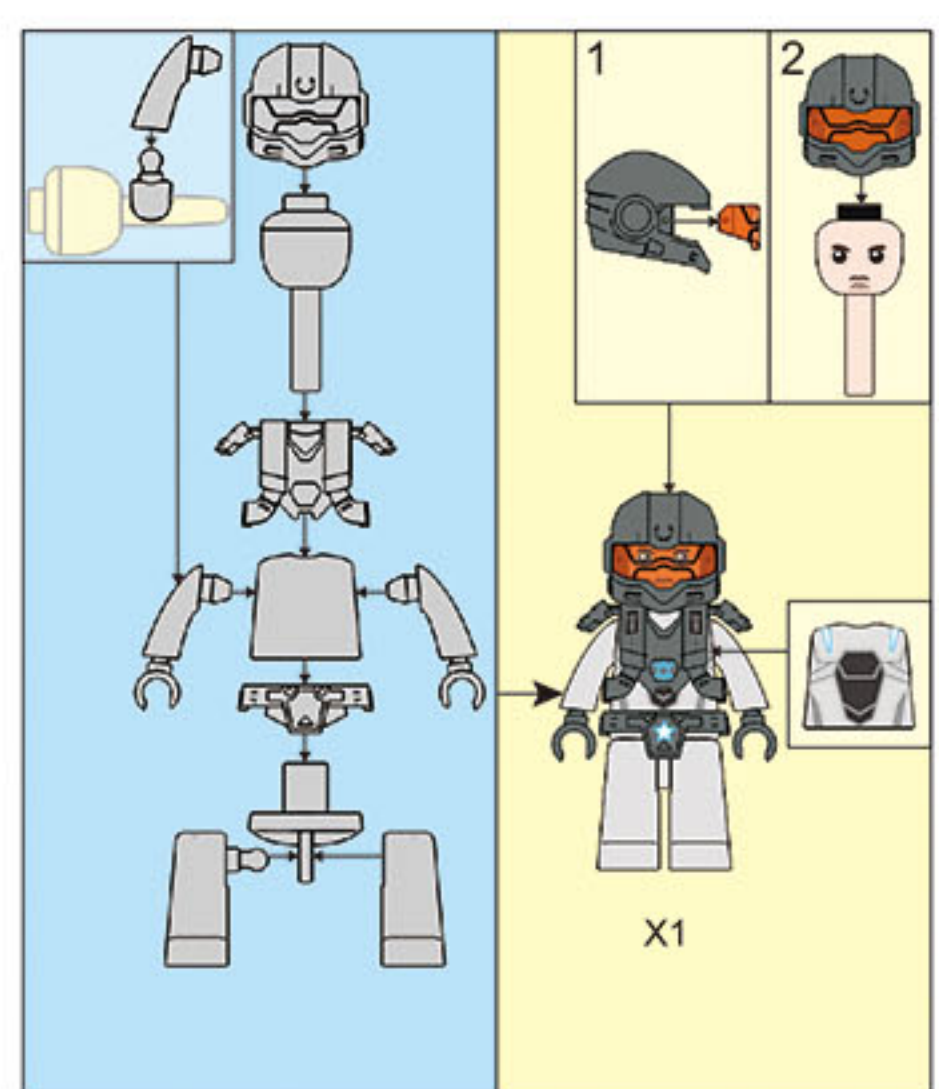

118 PCS M38 - B0908

COLOUR

Black	Black
Black	Black
Orange	Orange
Orange	Orange
Light Grey	Light Grey
Red	Red
Purple	Purple
Black	Black
Black	Black
Light Blue	Light Blue
Light Blue	Light Blue
Red	Red
Orange	Orange

**WARNING:**  
CHOKING HAZARD - Small parts.  
Not for children under 3 years.