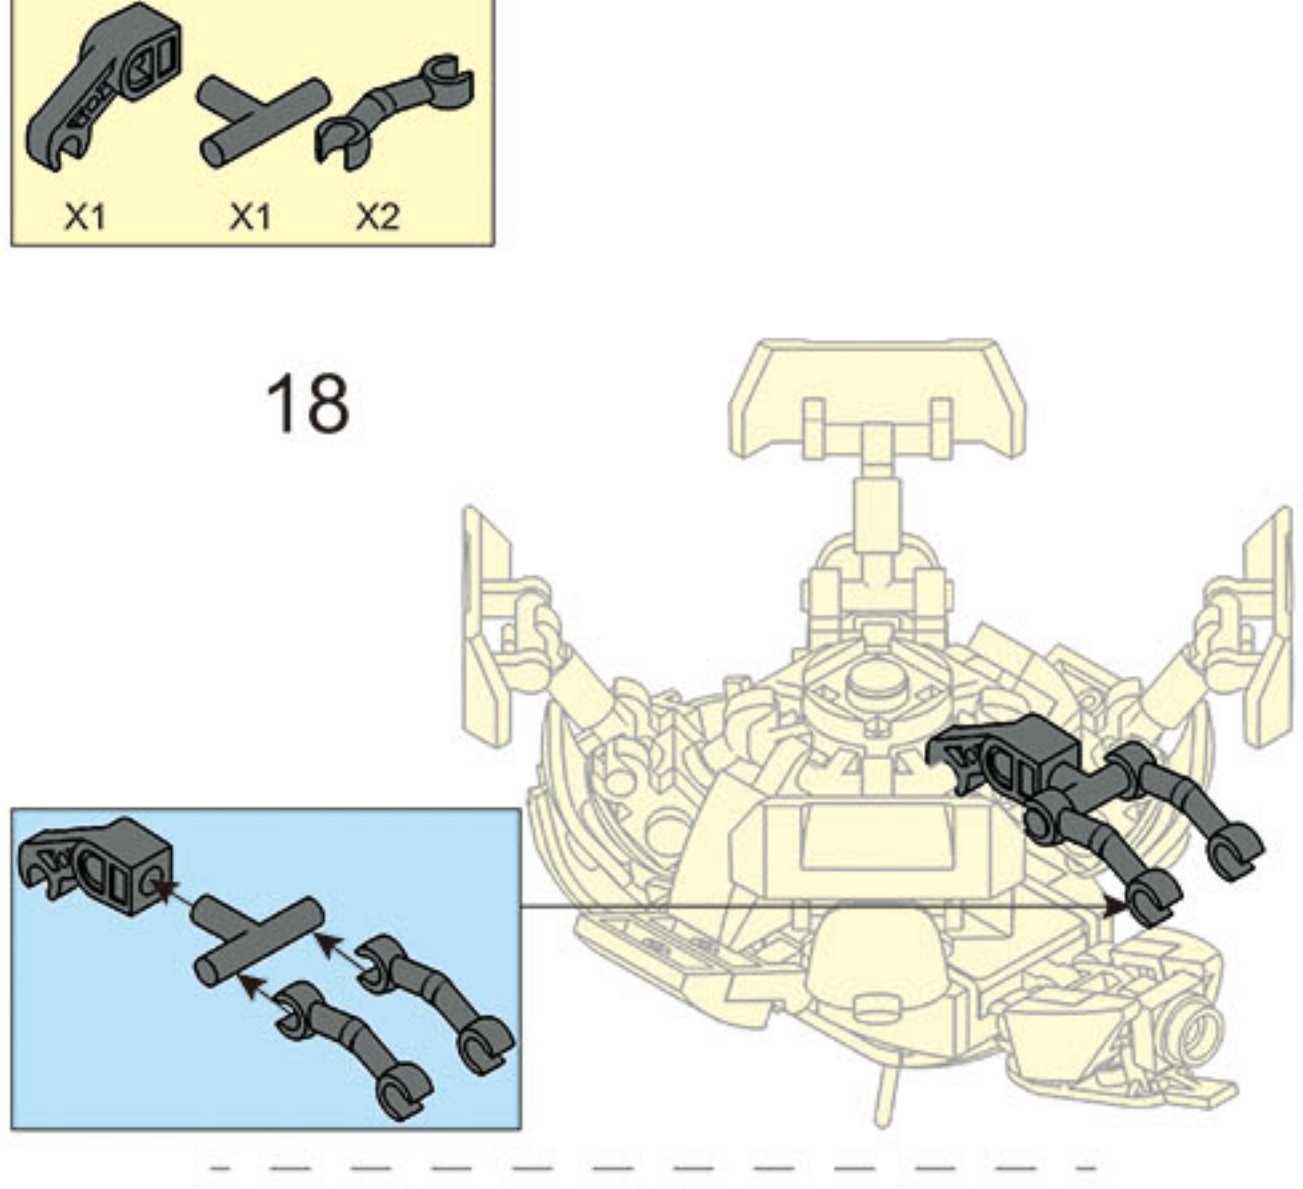

118 PCS M38 - B0908

COLOUR

Black	Black
Black	Black
Orange	Orange
Orange	Orange
Light Grey	Light Grey
Red	Red
Purple	Purple
Black	Black
Black	Black
Light Blue	Light Blue
Light Blue	Light Blue
Red	Red
Orange	Orange

**WARNING:**  
CHOKING HAZARD - Small parts.  
Not for children under 3 years.