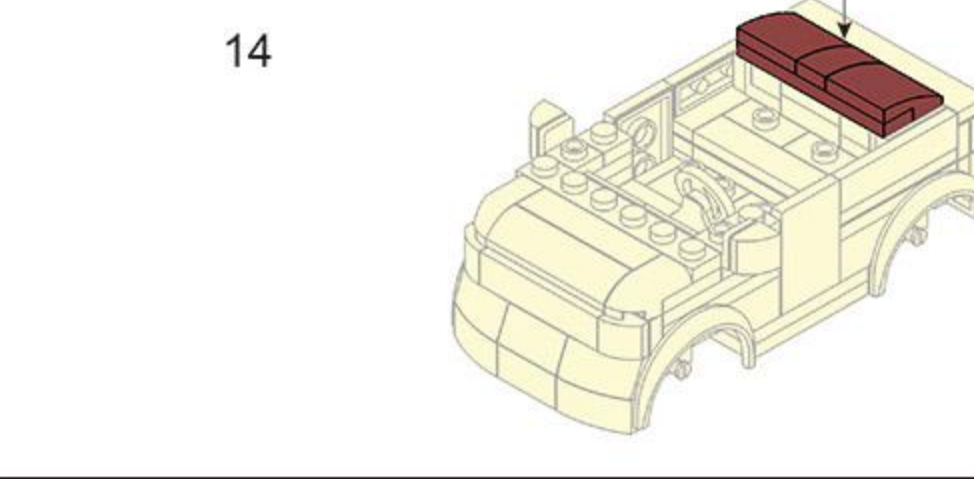

COLOUR

X1

WARNING:
CHOKING HAZARD - Small parts.
Not for children under 3 years.