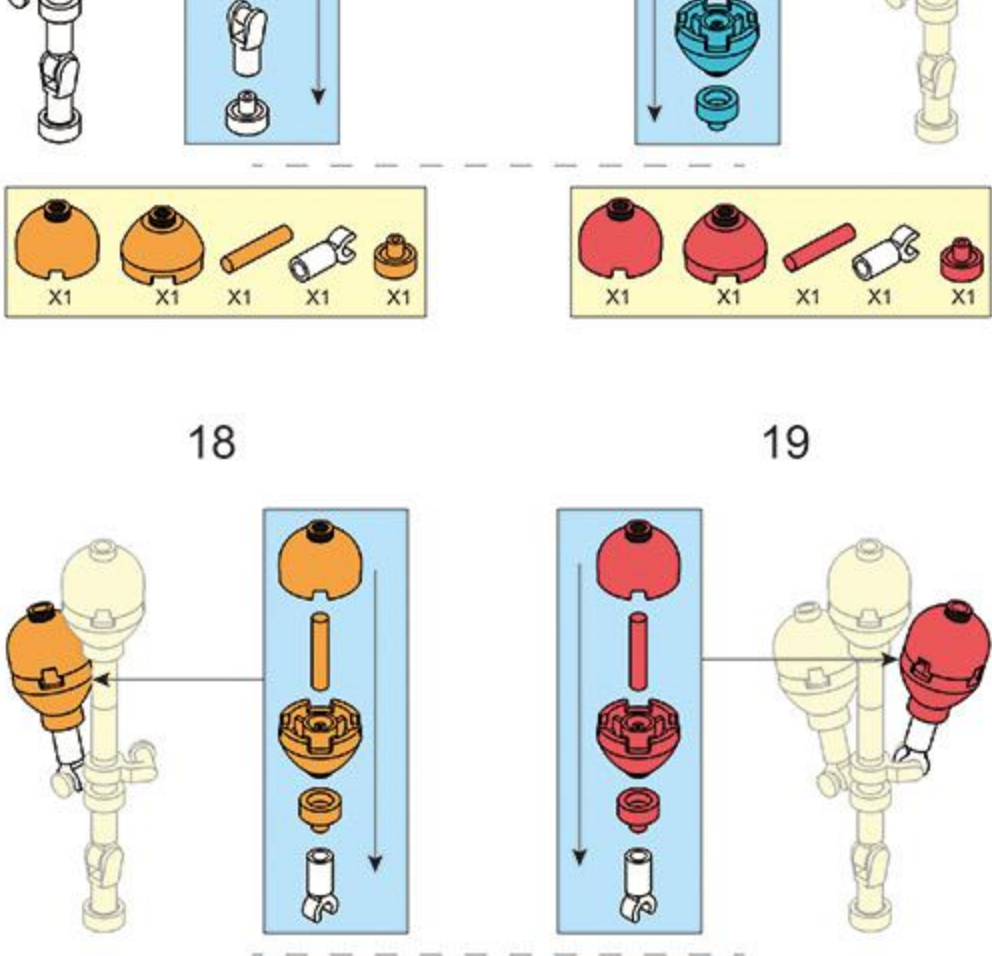

COLOUR

X1

WARNING:
CHOKING HAZARD - Small parts.
Not for children under 3 years.