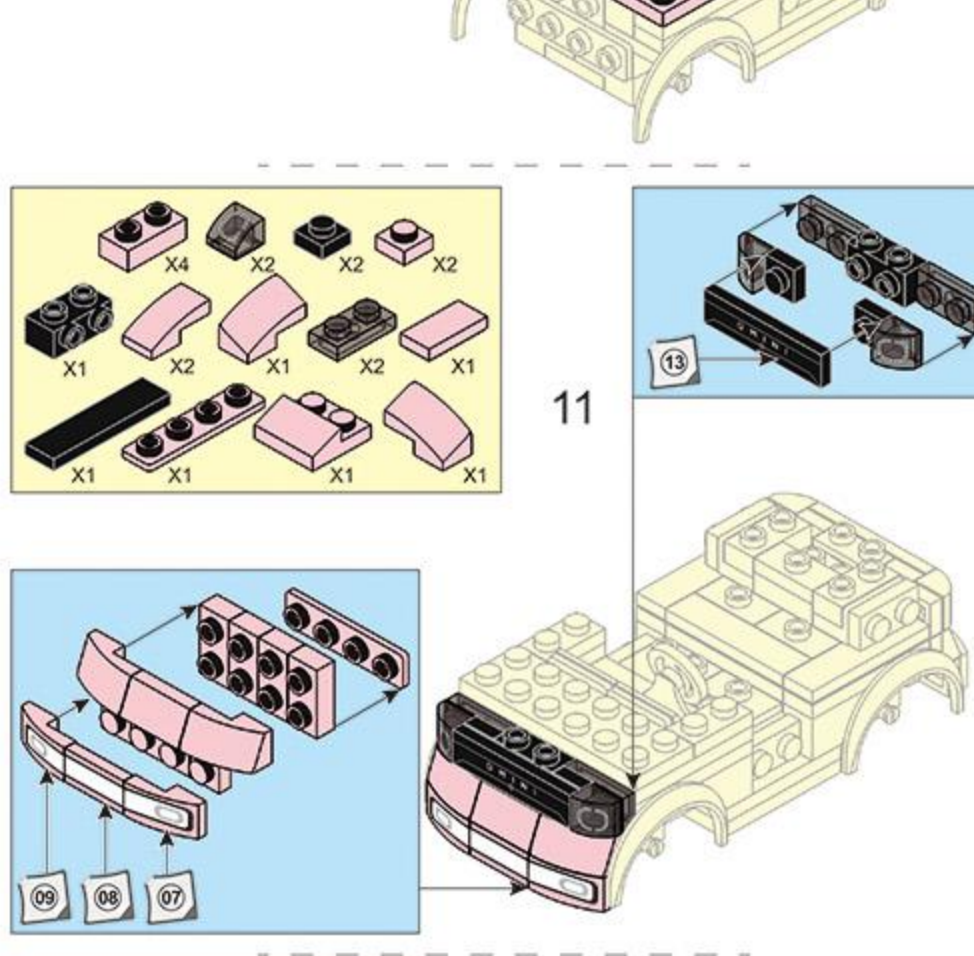

COLOUR

X1

WARNING:
CHOKING HAZARD - Small parts.
Not for children under 3 years.