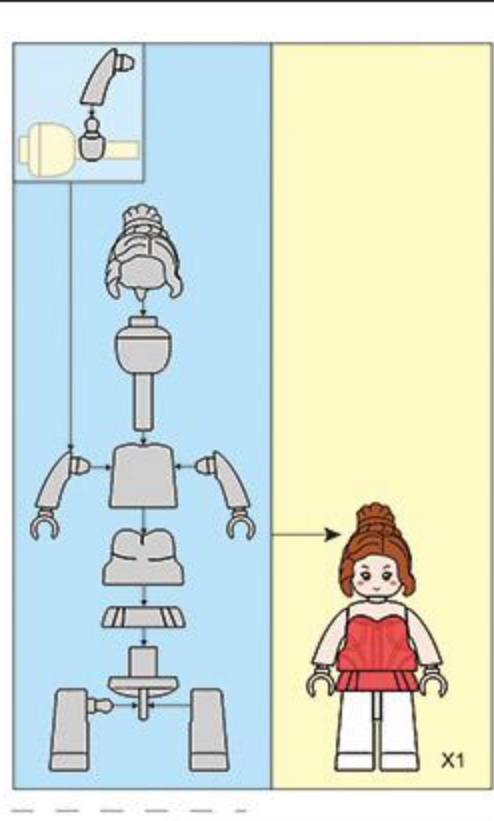

COLOUR

X1

WARNING:
CHOKING HAZARD - Small parts.
Not for children under 3 years.