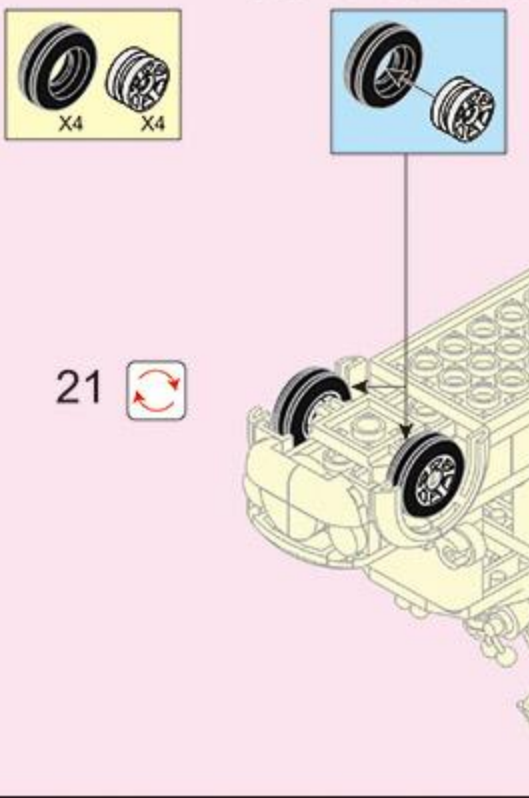

154
Pcs M38 B0998B

COLOUR

WARNING:
CHOKING HAZARD - Small parts.
Not for children under 3 years.