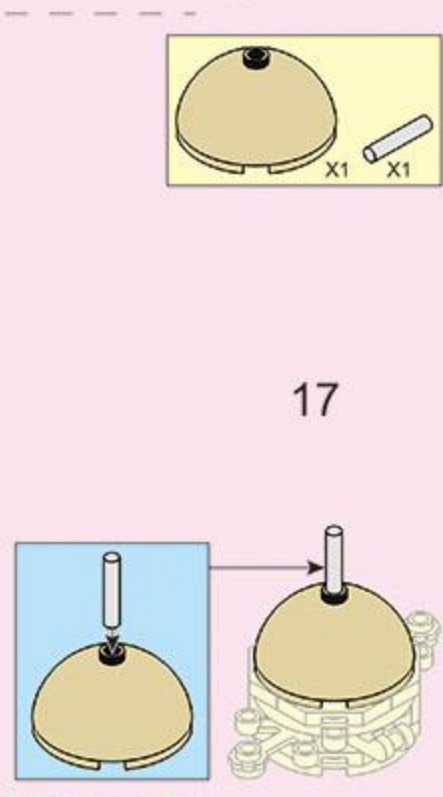

154
Pcs M38 B0998B

COLOUR

WARNING:
CHOKING HAZARD - Small parts.
Not for children under 3 years.