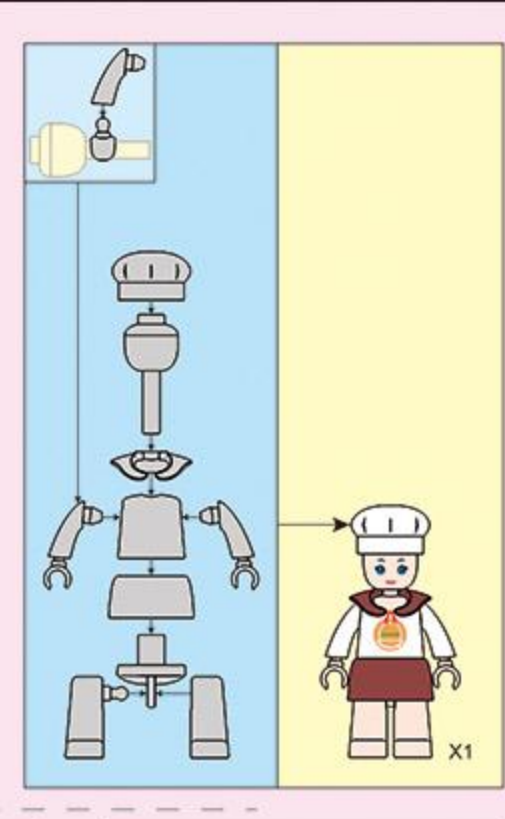

154
Pcs M38 B0998B

COLOUR

WARNING:
CHOKING HAZARD - Small parts.
Not for children under 3 years.