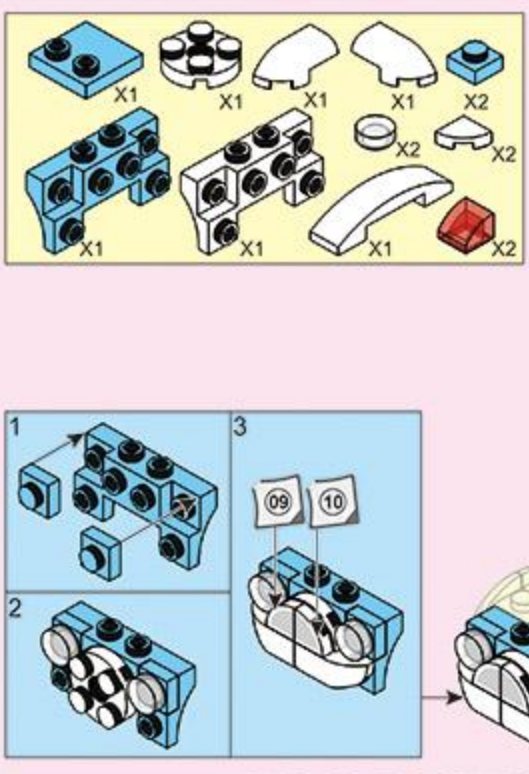

154
Pcs M38 B0998B

COLOUR

WARNING:
CHOKING HAZARD - Small parts.
Not for children under 3 years.