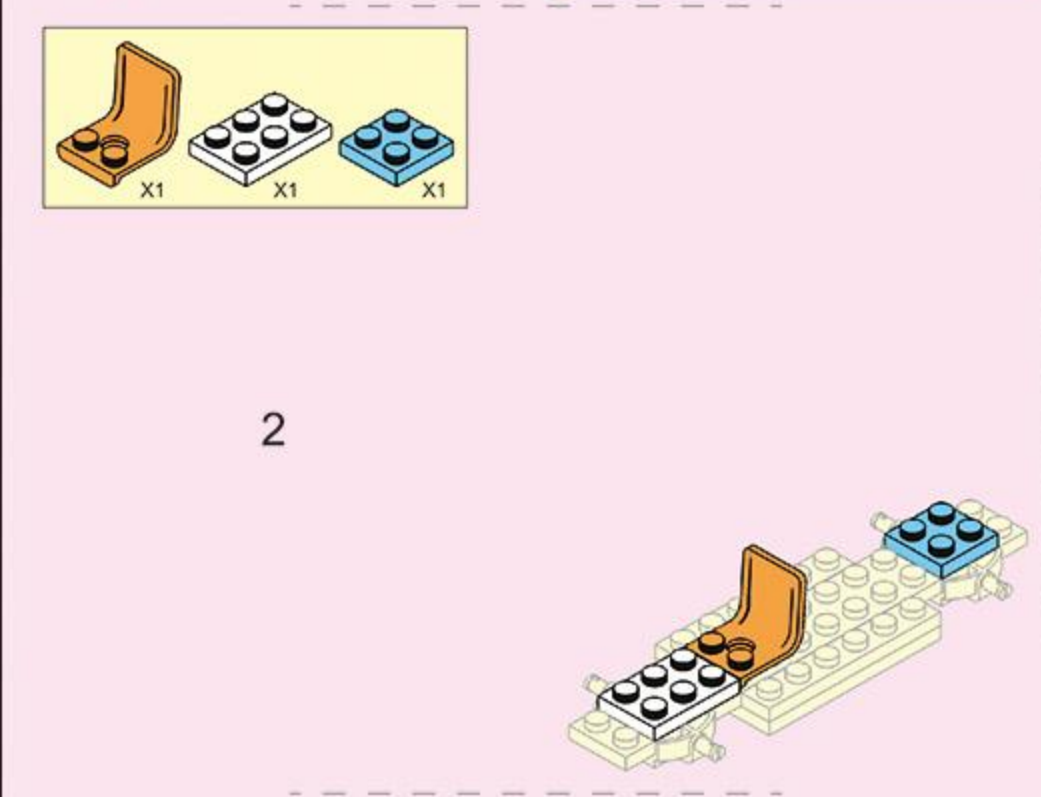

154
Pcs M38 B0998B

COLOUR

WARNING:
CHOKING HAZARD - Small parts.
Not for children under 3 years.