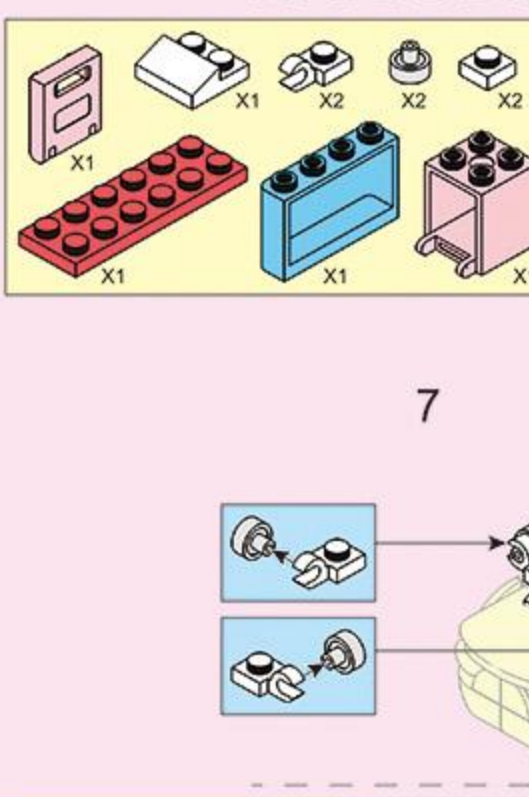

154
Pcs M38 B0998B

COLOUR

WARNING:
CHOKING HAZARD - Small parts.
Not for children under 3 years.